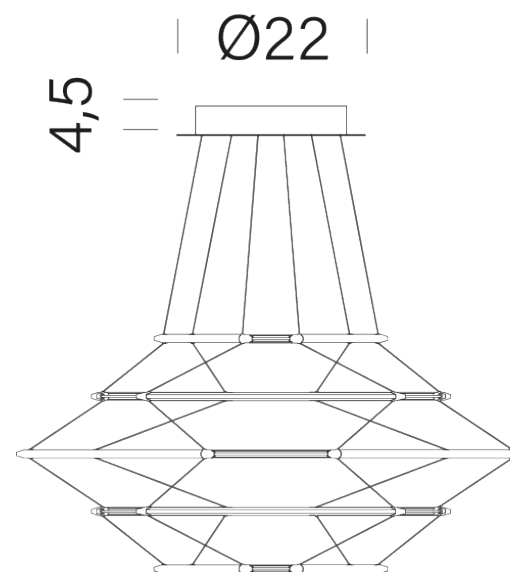

### LAMPING

Source	linear LED
Total power	35W
Emission	diffused
Switching	1-10V
Tension	110-240V
Color temperature	2700K
Luminous flux	3350lm (nominal flux)
Typ CRI	90
Dimensions	ø70x33
Notes	total height 33cm, cable length 2,5m, TRIAC VERSION on request
Net lamp weight	1,5kg kg

### PACKAGE

Package 01

Dimension: 110X110X60 cm

### Certificazioni

70

4,5

Ø22

33±2

DROP 5 - 2 / 2