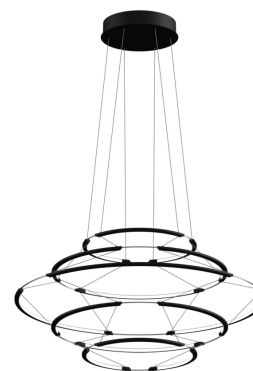

# DROP 5

*Arihiro Miyake*

Instinct and constant design diligence in a collection that is the outcome of a sophisticated lighting engineering. A clear lines chandelier combined with an extremely slim aluminium structure for a soft echo of strong and diffused light. Each profile and connector is linked through a miniaturised connection for a unique result of suspended lightness.

### LAMPING

Source	linear LED
Total power	35W
Emission	diffused
Switching	1-10V
Tension	110-240V
Color temperature	2700K
Luminous flux	3350lm (nominal flux)
Typ CRI	90
Dimensions	ø70x33
Notes	total height 33cm, cable length 2,5m, TRIAC VERSION on request
Net lamp weight	1,5kg kg